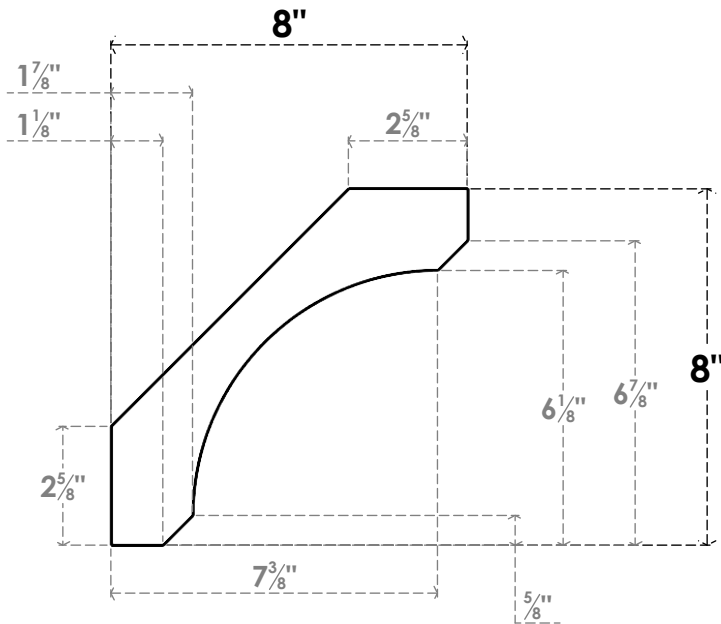

ITEM NUMBER: BRCPC055X08000X08000LEC

5 1/2"W X 8"D X 8"H LEGACY ARCHITECTURAL GRADE PVC CLOSED KNEE BRACE

SIDE PROFILE

FRONT PROFILE

ISOMETRIC

EKENA MILLWORK
2300 WEST MAIN ST.
CLARKSVILLE, TX 75426
TOLL FREE: 866-607-0453
WWW.EKENAMILLWORK.COM