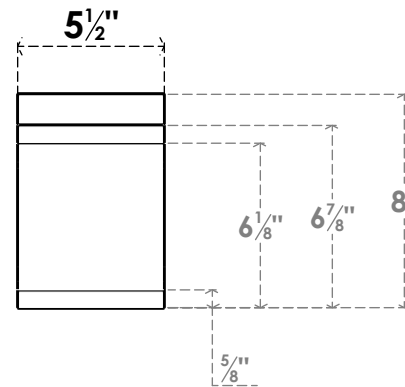

ITEM NUMBER: BRCPC055X08000X08000LEC

5 1/2"W X 8"D X 8"H LEGACY ARCHITECTURAL GRADE PVC CLOSED KNEE BRACE

SIDE PROFILE

FRONT PROFILE

ISOMETRIC

EKENA MILLWORK
2300 WEST MAIN ST.
CLARKSVILLE, TX 75426
TOLL FREE: 866-607-0453
WWW.EKENAMILLWORK.COM